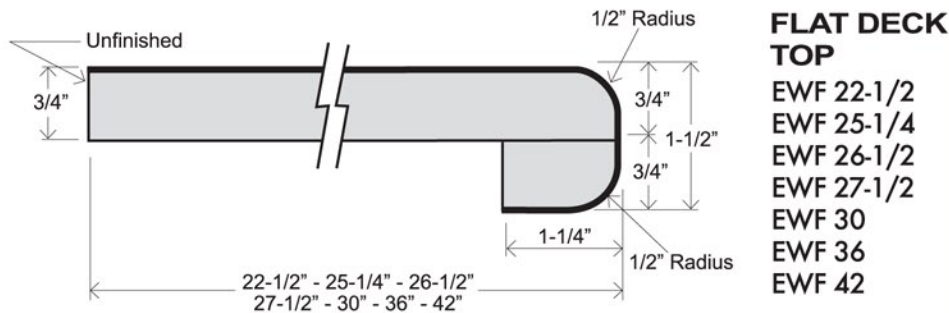

FEATURES

- European profile front nose, flat face with double radius, 1-1/2" thick
- 1/4" cove radius for easy cleaning
- Featuring 1" x 1" cove molding
- 3/8" MDF scribe for fitting out-of-square walls
- 1-1/4" front build-up for floating countertop installation
- Kitchen and vanity tops feature 3" backsplash
- All bars feature double radius both sides
- Flat deck tops have flat face with double radius front side, unfinished back side