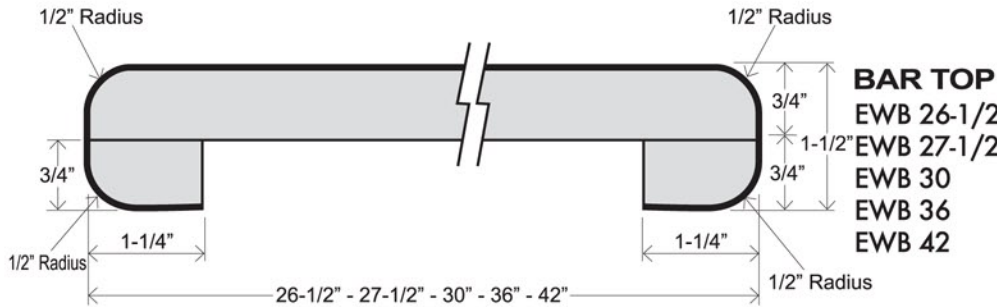

FEATURES

- European profile front nose, flat face with double radius, 1-1/2" thick
- 1/4" cove radius for easy cleaning
- Featuring 1" x 1" cove molding
- 3/8" MDF scribe for fitting out-of-square walls
- 1-1/4" front build-up for floating countertop installation
- Kitchen and vanity tops feature 3" backsplash
- All bars feature double radius both sides
- Flat deck tops have flat face with double radius front side, unfinished back side