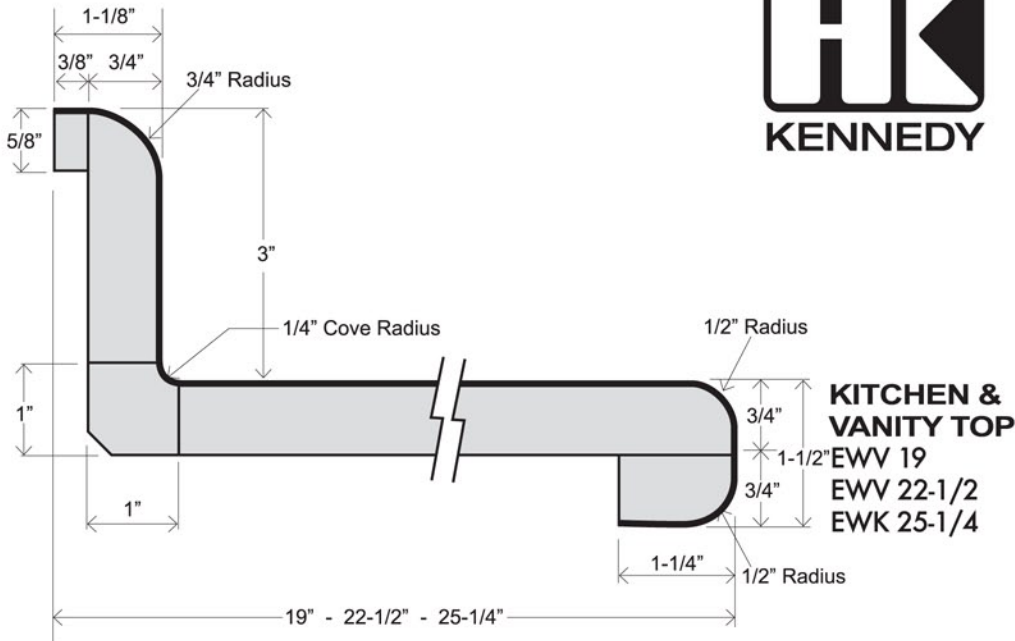

FEATURES

- European profile front nose, flat face with double radius, 1-1/2" thick
- 1/4" cove radius for easy cleaning
- Featuring 1" x 1" cove molding
- 3/8" MDF scribe for fitting out-of-square walls
- 1-1/4" front build-up for floating countertop installation
- Kitchen and vanity tops feature 3" backsplash
- All bars feature double radius both sides
- Flat deck tops have flat face with double radius front side, unfinished back side