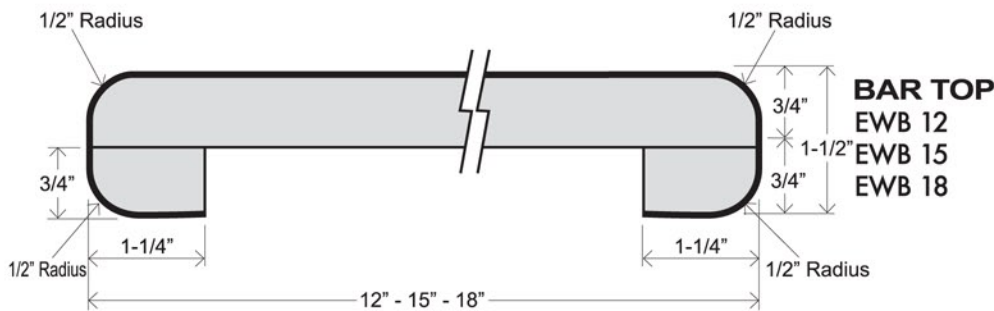

FEATURES

- European profile front nose, flat face with double radius, 1-1/2" thick
- 1/4" cove radius for easy cleaning
- Featuring 1" x 1" cove molding
- 3/8" MDF scribe for fitting out-of-square walls
- 1-1/4" front build-up for floating countertop installation
- Kitchen and vanity tops feature 3" backsplash
- All bars feature double radius both sides
- Flat deck tops have flat face with double radius front side, unfinished back side